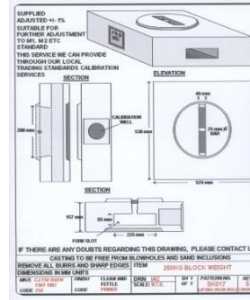

BLOCK WEIGHT